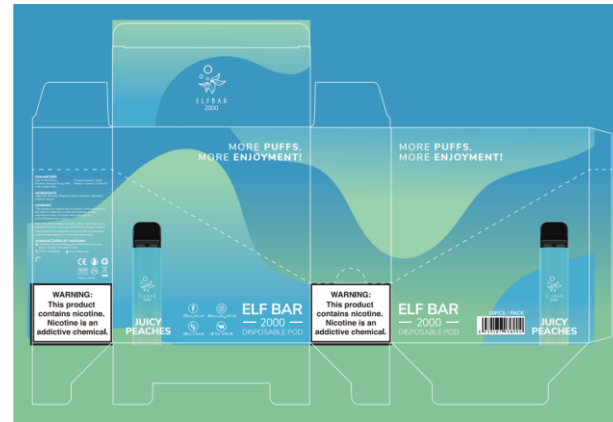

Product View

ELFBAR

FEATURES

- ✓ Vertical dual coil transfers pure taste and big clouds, which make every vape full and enjoyable.
- ✓ Bigger battery capacity and more puffs.
- ✓ Stylish gradients appearance and Smooth hand feeling indicate your personality.
- ✓ Totally new mixed fruits flavors bring unlimited experience.

PARAMETERS

Size: $\Phi 19 \times 115 \text{mm}$

E-liquid Capacity: 6.5ml

Nicotine Strength: 5% / 2%

Battery Capacity: 1200mAh

Puffs: 2000 Puffs

Package Specification

ELFBAR

PRODUCT PACKAGE

Length: 25mm

Width: 25mm

Height: 140mm

INNER BOX

Length: 53mm

Width: 131.5mm

Height: 142.5mm